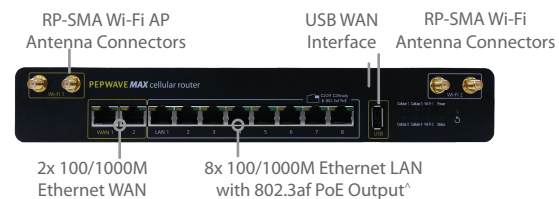

Specifications

	MAX HD2 with MediaFast	MAX HD4 with MediaFast
WAN Interface	2x Embedded LTE Modems with Redundant SIM Slots 1x USB Interface 2x GE	4x Embedded LTE Modems with Redundant SIM Slots 1x USB Interface 2x GE
LAN Interface	8x GE	
Wi-Fi Interface	802.11a/b/g/n 300Mbps 2x2 MIMO Wi-Fi WAN and/or AP	
Disk Drive	120GB SSD	
Cache Throughput	150Mbps	
Router Throughput	80Mbps	
Cellular and GPS Antenna Connector	8x SMA Antenna Connectors 1x SMA GPS Antenna Connector 4x Dual Band Wi-Fi Antennas	
Power Input	DC Jack/Terminal Block: 12V - 48V, 4A	
Power Output	Up to Eight 802.3af PoE Outputs [#]	
Power Consumption	38W (max.)	
Dimensions	1.9 x 11.5 x 6.9 inches 50 x 292 x 177 mm	
Weight	4.20 pounds 1.9 kg	
Operating Temperature	-40° - 149°F -40° - 65°C	
Humidity	15% - 95% (non-condensing)	
Certifications	FCC, CE, RoHS, E-Mark EN 61373:1999 IEC 61373:1999 : Shock and Vibration Resistance: EN 50155: Railway Applications EN 61000: Electromagnetic Compatibility	
Warranty	1-Year Limited Warranty	