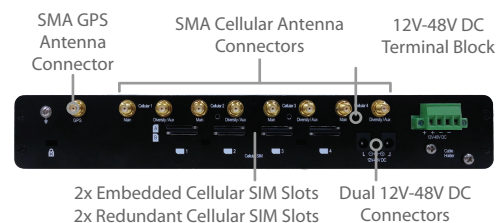

Specifications

	MAX HD2 with MediaFast	MAX HD4 with MediaFast
WAN Interface	2x Embedded LTE Modems with Redundant SIM Slots 1x USB Interface 2x GE	4x Embedded LTE Modems with Redundant SIM Slots 1x USB Interface 2x GE
LAN Interface	8x GE	
Wi-Fi Interface	802.11a/b/g/n 300Mbps 2x2 MIMO Wi-Fi WAN and/or AP	
Disk Drive	120GB SSD	
Cache Throughput	150Mbps	
Router Throughput	80Mbps	
Cellular and GPS Antenna Connector	8x SMA Antenna Connectors 1x SMA GPS Antenna Connector 4x Dual Band Wi-Fi Antennas	
Power Input	DC Jack/Terminal Block: 12V - 48V, 4A	
Power Output	Up to Eight 802.3af PoE Outputs [#]	
Power Consumption	38W (max.)	
Dimensions	1.9 x 11.5 x 6.9 inches 50 x 292 x 177 mm	
Weight	4.20 pounds 1.9 kg	
Operating Temperature	-40° - 149°F -40° - 65°C	
Humidity	15% - 95% (non-condensing)	
Certifications	FCC, CE, RoHS, E-Mark EN 61373:1999 IEC 61373:1999 : Shock and Vibration Resistance: EN 50155: Railway Applications EN 61000: Electromagnetic Compatibility	
Warranty	1-Year Limited Warranty	