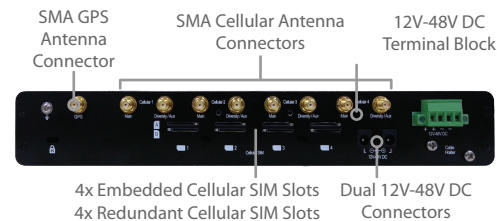

Specifications

	MAX HD2 with MediaFast	MAX HD4 with MediaFast
WAN Interface	2x Embedded LTE Modems with Redundant SIM Slots 1x USB Interface 2x GE	4x Embedded LTE Modems with Redundant SIM Slots 1x USB Interface 2x GE
LAN Interface	8x GE	
Wi-Fi Interface	802.11a/b/g/n 300Mbps 2x2 MIMO Wi-Fi WAN and/or AP	
Disk Drive	120GB SSD	
Cache Throughput	150Mbps	
Router Throughput	80Mbps	
Cellular and GPS Antenna Connector	8x SMA Antenna Connectors 1x SMA GPS Antenna Connector 4x Dual Band Wi-Fi Antennas	
Power Input	DC Jack/Terminal Block: 12V - 48V, 4A	
Power Output	Up to Eight 802.3af PoE Outputs [#]	
Power Consumption	38W (max.)	
Dimensions	1.9 x 11.5 x 6.9 inches 50 x 292 x 177 mm	
Weight	4.20 pounds 1.9 kg	
Operating Temperature	-40° - 149°F -40° - 65°C	
Humidity	15% - 95% (non-condensing)	
Certifications	FCC, CE, RoHS, E-Mark EN 61373:1999 IEC 61373:1999 : Shock and Vibration Resistance: EN 50155: Railway Applications EN 61000: Electromagnetic Compatibility	
Warranty	1-Year Limited Warranty	